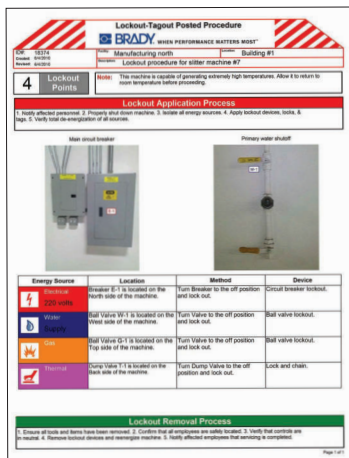

Lockout Pro™ Graphical Procedure Writing Software

Create Machine-specific procedures in minutes

- Start immediately with easy-to-use templates and built-in defaults
- Access a database of standard graphics, terms, and information
- Insert images to create clear, machine-specific procedures that identify the location of control points
- Print to a standard inkjet or laser printer, or to Brady's GlobalMark® 2 Industrial Label Maker or HandiMark® Portable Label Maker
- Provide viewing and printing access to users in multiple locations with the FREE viewer and HTML viewer applications
- Export to CMMS or ERP

Create, maintain, train, update – with one program

- Use Lockout PRO software's built-in sample energy control policy to develop your own comprehensive energy control program
- Create machine-specific lockout procedures for different locations; ensure that location-specific safety needs are addressed
- Manage and update your procedures with automatic time- and date-stamping
- Train your employees with online tutorials and built-in video training clips in Enterprise versions
- Access current OSHA lockout/tagout standard with a few clicks
- Call to learn about a separate optional annual audit service for your Lockout Pro procedures