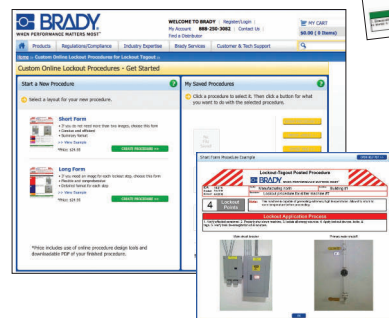

Create custom procedure in minutes!

Download and print immediately after purchase!